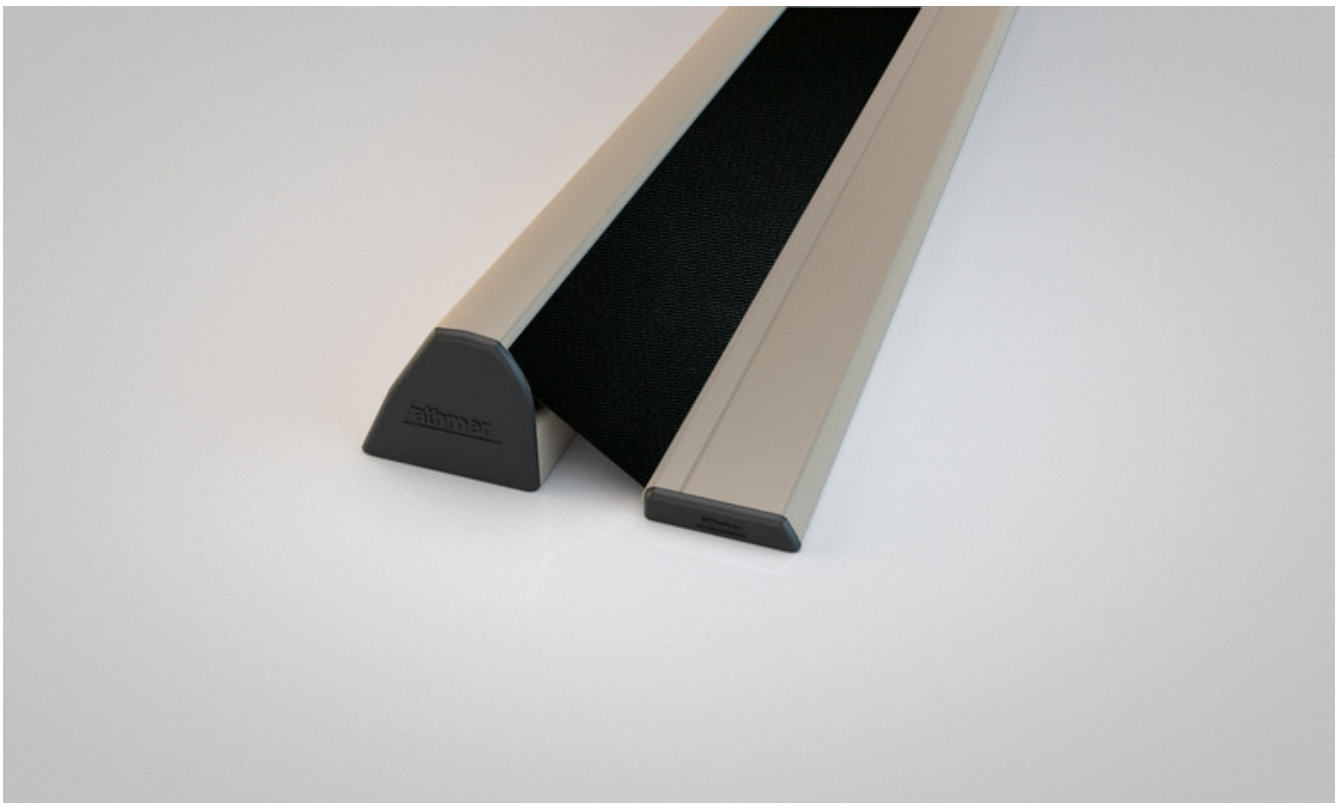

Product data sheet

Finger guard curtain *

Protection of the secondary closing edge on the opposite hinge side for automatic swing doors

AREAS OF APPLICATION

- Automatic swing doors for indoor and outdoor use
- Protection of the secondary closing edge
- Mounting on the door leaf and the frame on the opposite side of the hinge
- Adaptation to existing hardware systems possible
- Retrofitting a fire door with explicit approval of the manufacturer

Finger guard curtain *

PRODUCT FEATURES

- Textile roller blind stretches over the secondary closing edge when the door is opened
- Quick and easy installation with click system
- Integrates unobtrusively into the door design
- Low maintenance and easy to clean due to resistant synthetic fiber material
- Manipulation-proof due to concealed screw connection
- Meets standard-compliant requirements for a separating protective device
- Versions: Standard (interior doors), w-proof (exterior doors)
- Length and colour can be configured